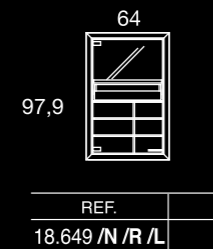

DRAWERS
CAJONES
TIROIRS