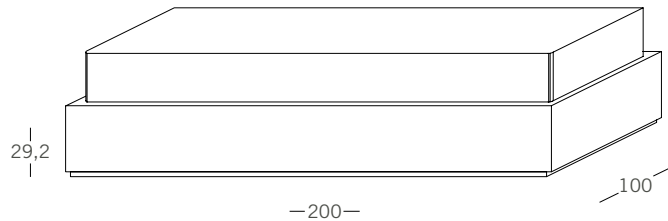

Ref
21.689

Canapé De Madera
Wooden Bedframe
Lit Bois

Somier no incluido / Wooden Slats not included

Ref
21.690

Canapé Tapizado
Upholstered Bedframe
Lit Tissu

Somier no incluido / Wooden Slats not included