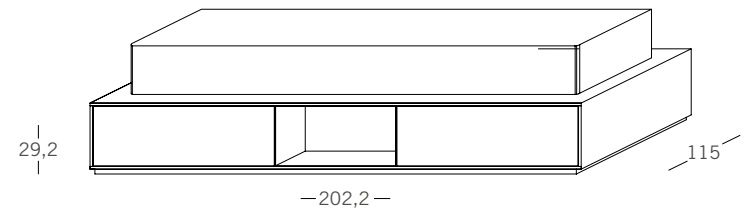

Ref
21.674

Canapé Con Patas
Bedframe With Legs
Lit Pied

Somier no incluido / Wooden Slats not included