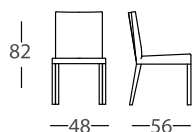

Material required / Tela requerida / Tissu necessaire:
Fabric / Tela / Tissu: 1,6 m (width / ancho / largeur 140 cm)

CHAIR WOODEN LEGS /
SILLA PATAS MADERA /
CHAISE PIEDS BOIS

FINISH / ACABADOS / FINITIONS	REF.	
COM / Tela Cliente /Tissu client	20.681/TC	
Fabric / Tela / Tissu B	20.681/B	
Fabric / Tela / Tissu C	20.681/C	
Fabric / Tela / Tissu D	20.681/D	
Fabric / Tela / Tissu E	20.681/E	
Leather / Piel / Cuir P1	20.681/P1	