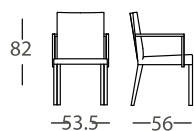

WOODEN ARMS - WOODEN LEGS
SILLA CON BRAZOS - PATAS MADERA
ACCOUDOIR BOIS - PIEDS BOIS

FINISH / ACABADOS / FINITIONS	REF.	
COM / Tela Cliente /Tissu client	20.693/TC	
Fabric / Tela / Tissu B	20.693/B	
Fabric / Tela / Tissu C	20.693/C	
Fabric / Tela / Tissu D	20.693/D	
Fabric / Tela / Tissu E	20.693/E	
Leather / Piel / Cuir P1	20.693/P1	

Material required / Tela requerida / Tissu necessaire:
Fabric / Tela / Tissu: 1,1 m (width / ancho / largeur 140 cm)