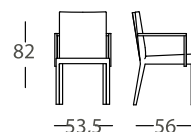

SILLA CON BRAZOS - PATAS TAPIZADAS
WOODEN ARMS - UPHOLSTERED LEGS
ACCOUDOIR BOIS - PIEDS TAPISSÉES

FINISH / ACABADOS / FINITIONS	REF.	
COM / Tela Cliente /Tissu client	20.687/TC	
Fabric / Tela / Tissu B	20.687/B	
Fabric / Tela / Tissu C	20.687/C	
Fabric / Tela / Tissu D	20.687/D	
Fabric / Tela / Tissu E	20.687/E	
Leather / Piel / Cuir P1	20.687/P1	

Material required / Tela requerida / Tissu necessaire:
Fabric / Tela / Tissu: 1,6 m (width / ancho / largeur 140 cm)