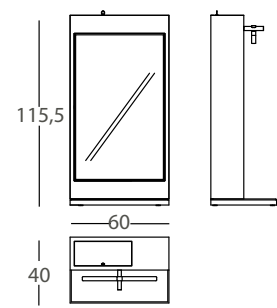

SUIT HANGER / GALÁN DE NOCHE / VALET DE NUIT

ALTERNATIVE

**SUPERNATURAL**  
By Jorge Pensi Design Studio

SUIT HANGER / GALÁN DE NOCHE / VALET DE NUIT

REF.  
22.711