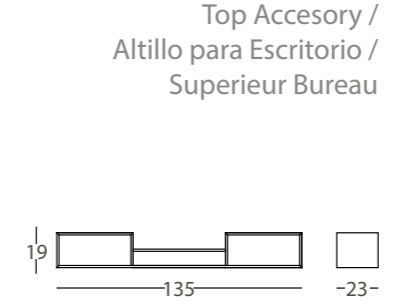

DESK / ESCRITORIO / BUREAU

**SUPERNATURAL**  
By Jorge Pensi Design Studio

REF.  
22.757

DESK / ESCRITORIO / BUREAU

REF.  
22.758

REF.  
22.759

DESK / ESCRITORIO / BUREAU