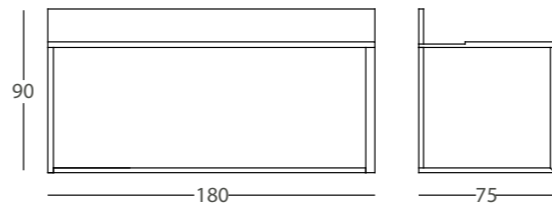

DESK / ESCRITORIO / BUREAU

**SUPERNATURAL**  
By Jorge Pensi Design Studio

REF.  
22.757

DESK / ESCRITORIO / BUREAU

REF.  
22.758

REF.  
22.759

DESK / ESCRITORIO / BUREAU