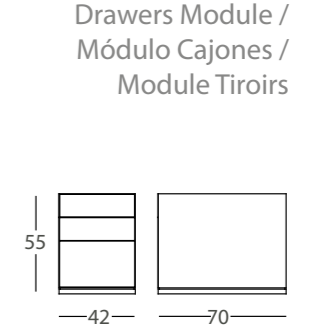

DESK / ESCRITORIO / BUREAU

**SUPERNATURAL**  
By Jorge Pensi Design Studio

REF.  
22.757

DESK / ESCRITORIO / BUREAU

REF.  
22.758

REF.  
22.759

DESK / ESCRITORIO / BUREAU