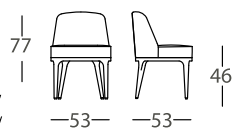

ORGANIC CHAIR
SILLA ORGANIC
CHAISE ORGANIC

Option Wooden Frame /
Opción Faldón Madera /
Option Bois

FINISH / ACABADOS / FINITIONS	REF.
COM / Tela Cliente /Tissu client	22.120/TC
Fabric / Tela / Tissu B	22.120/B
Fabric / Tela / Tissu C	22.120/C
Fabric / Tela / Tissu D	22.120/D
Fabric / Tela / Tissu E	22.120/E
Leather / Piel / Cuir P1	22.120/P1

Material required / Tela requerida / Tissu necessaire:
Fabric / Tela / Tissu: 1,1 m (width / ancho / largeur 140 cm)