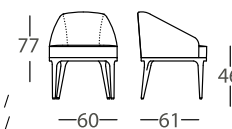

BIG ORGANIC CHAIR DINING ROOM
SILLÓN COMEDOR ORGANIC GRANDE
FAUTEUIL GRANDSALLE A MANGER ORGANIC