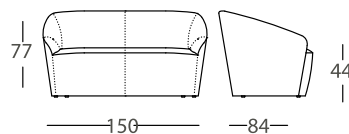

Material required / Tela requerida / Tissu necessaire:  
Fabric / Tela / Tissu: 3 m (width / ancho / largeur 140 cm)

ORGANIC SOFA / SOFÁ ORGANIC / CANAPÉ ORGANIC

FINISH / ACABADOS / FINITIONS	REF.
COM / Tela Cliente / Tissu client	22.123/TC
Fabric / Tela / Tissu B	22.123/B
Fabric / Tela / Tissu C	22.123/C
Fabric / Tela / Tissu D	22.123/D
Fabric / Tela / Tissu E	22.123/E
Leather / Piel / Cuir P1	22.123/P1

Material required / Tela requerida / Tissu necessaire:  
Fabric / Tela / Tissu: 7 m (width / ancho / largeur 140 cm)