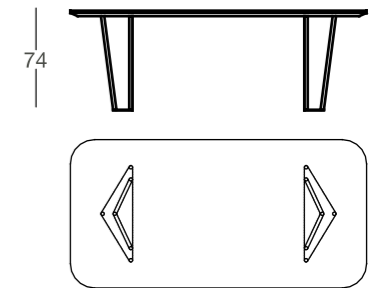

OTO

TABLE / MESAS / TABLE

OTO
TABLE / MESAS / TABLE
DESIGN BY JORGE PENSI

ALTERNATIVE

RECTANGULAR DINING TABLES
MESAS DE COMEDOR RECTANGULARES
TABLES REPAS RECTANGULAIRES

	TOP / TAPA / COUVERTURE	REF.
180x100	Laca / Lacquer / Laque	22.900/L
	Chapa / Veneer / Bois	22.900/C
	Microcemento / Cement / Beton	22.900/M
200x110	Laca / Lacquer / Laque	22.901/L
	Chapa / Veneer / Bois	22.901/C
	Microcemento / Cement / Beton	22.901/M
220x110	Laca / Lacquer / Laque	22.902/L
	Chapa / Veneer / Bois	22.902/C
	Microcemento / Cement / Beton	22.902/M