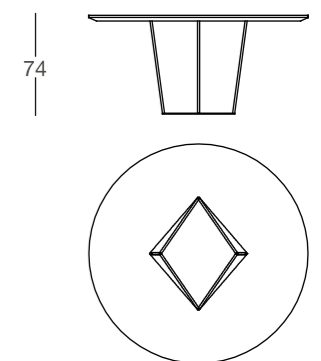

ROUNDED DINING TABLES
MESAS DE COMEDOR REDONDAS
TABLES REPAS RONDES

	TOP / TAPA / COUVERTURE	REF.
120	Laca / Lacquer / Laque	22.903/L
	Chapa / Veneer / Bois	22.903/C
	Microcemento / Cement / Beton	22.903/M
140	Laca / Lacquer / Laque	22.904/L
	Chapa / Veneer / Bois	22.904/C
	Microcemento / Cement / Beton	22.904/M
160	Laca / Lacquer / Laque	22.905/L
	Chapa / Veneer / Bois	22.905/C
	Microcemento / Cement / Beton	22.905/M

ALTERNATIVE